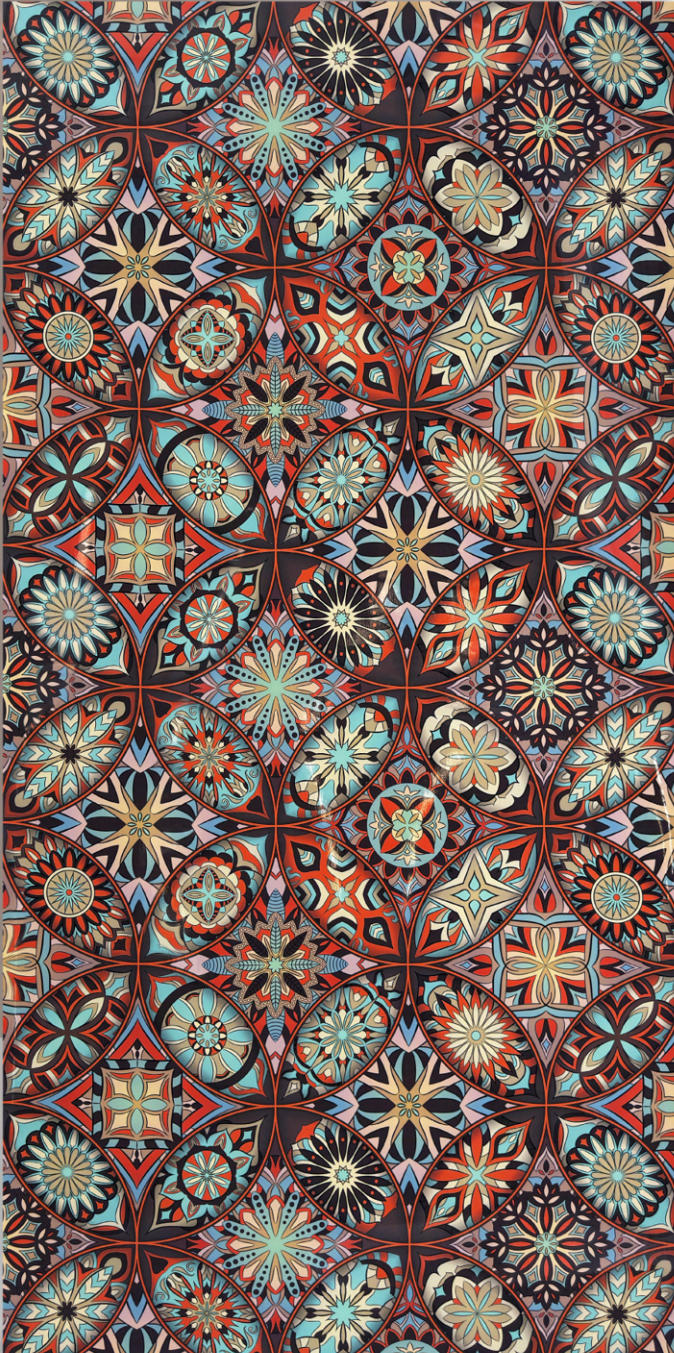

U V M A R B L E S H E E T S

DELBY[®]
PRODUCTS FOR **BEST LIVING**

NEW
Arrival

UV MARBLE SHEET
(Mandala Collection)

UV-2718

Size

Width	4 FEET
Height	8 FEET
Thickness	2.5 MM

www.delbypanels.com

marbeLO

U V M A R B L E S H E E T S

DELBY[®]
PRODUCTS FOR BEST LIVING

NEW
Arrival

UV MARBLE SHEET
(Mandala Collection)

UV-2719

Size

Width	4 FEET
Height	8 FEET
Thickness	2.5 MM