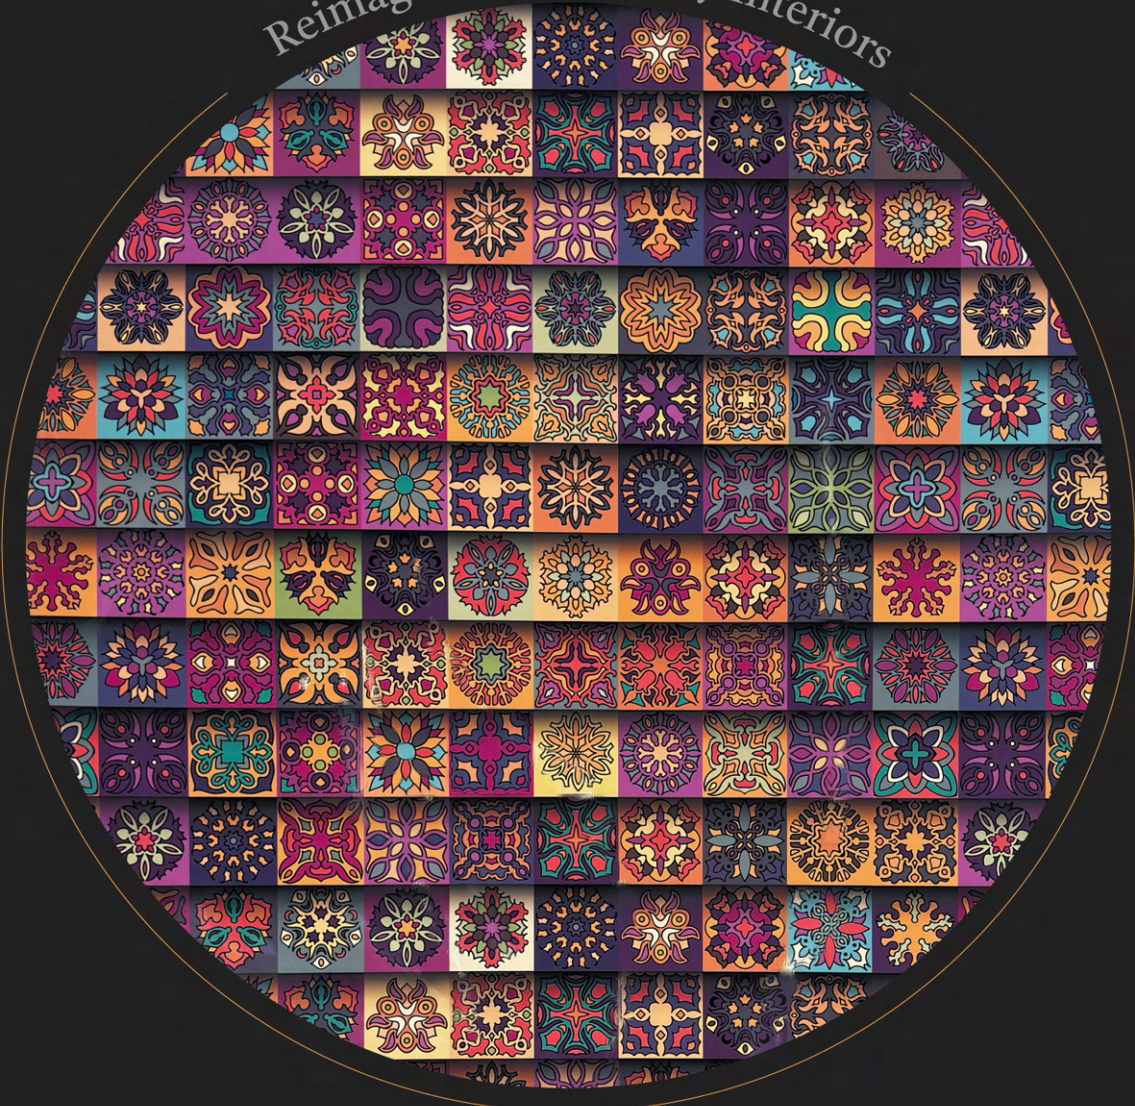

marbelo

U V M A R B L E S H E E T S

MANDALA COLLECTION

*Timeless Indian Art
Reimagined For Luxury Interiors*

marbeLO
UV MARBLE SHEETS

UV MARBLE SHEET
(Mandala Collection)

WIDTH: **4 FEET**

X

DELBY[®]
PRODUCTS FOR **BEST LIVING**

NEW
Arrival

UV MARBLE SHEET
(Mandala Collection)

UV-2717

Size

Width	4 FEET
Height	8 FEET
Thickness	2.5 MM

www.delbypanels.com

marbeLO

U V M A R B L E S H E E T S

DELBY[®]
PRODUCTS FOR **BEST LIVING**

NEW
Arrival

UV MARBLE SHEET
(Mandala Collection)

UV-2718

Size

Width	4 FEET
Height	8 FEET
Thickness	2.5 MM

www.delbypanels.com

marbeLO

U V M A R B L E S H E E T S

DELBY[®]
PRODUCTS FOR BEST LIVING

NEW
Arrival

UV MARBLE SHEET
(Mandala Collection)

UV-2719

Size

Width	4 FEET
Height	8 FEET
Thickness	2.5 MM