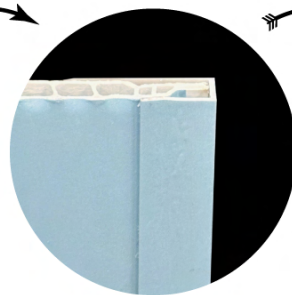

Skirting

Width - **90 MM** , Length - **10 FEET** , Thickness - **12 MM**

Profiles & Accessories

Skirting

Interior Corner

Interior Corner

Interior Corner

Exterior Corner

Exterior Corner

Exterior Corner

Angle

Angle

Angle

U Jointer

U Jointer

U Jointer

All colors come with the same profiles options

SAPPHIRE

The Revolutionary PVC Panels

DB-1202

DB-1203

WIDTH: **1 FEET** X LENGTH: **10 FEET** X THICKNESS: **08 MM**

SAPPHIRE

The Revolutionary PVC Panels