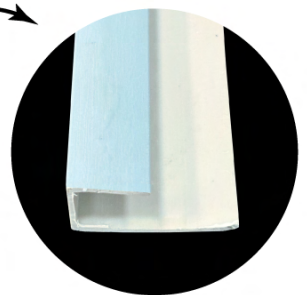

Skirting

Width - **90 MM** , Length - **10 FEET** , Thickness - **12 MM**

Profiles & Accessories

Skirting

Interior Corner

Interior Corner

Interior Corner

Exterior Corner

Exterior Corner

Exterior Corner

Angle

Angle

Angle

U Jointer

U Jointer

U Jointer

All colors come with the same profiles options

SAPPHIRE

The Revolutionary PVC Panels

DB-1202

DB-1203

WIDTH: **1 FEET** X LENGTH: **10 FEET** X THICKNESS: **08 MM**

SAPPHIRE

The Revolutionary PVC Panels