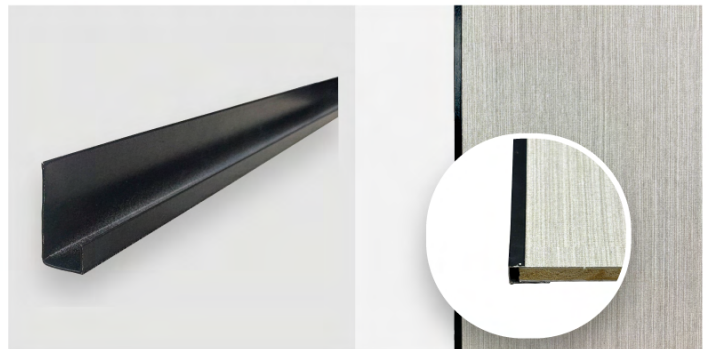

ASSA[®]
— MAX —
BAMBOO CHARCOAL PANELS

ASSA Max Profiles

ASM H-BLACK

ASM HG-BLACK

ASM HL-BLACK

ASM J-BLACK

ASM RC-BLACK (Round Corner)

ASM SC-BLACK (Side Corner)

ASM-4933

WIDTH: **4 FEET** X LENGTH: **9.5 FEET** X THICKNESS: **08 MM**