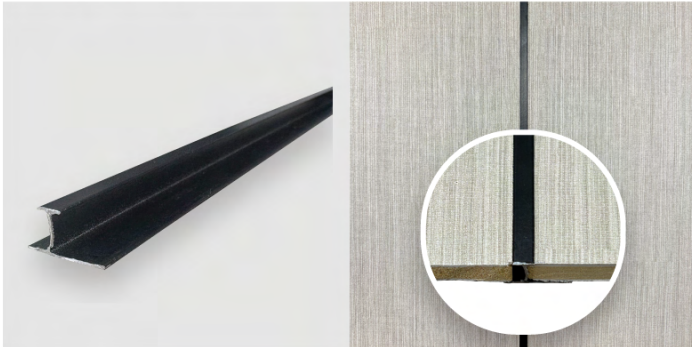

ASSA[®]
— MAX —
BAMBOO CHARCOAL PANELS

ASSA Max Profiles

ASM H-BLACK

ASM HG-BLACK

ASM HL-BLACK

ASM J-BLACK

ASM RC-BLACK (Round Corner)

ASM SC-BLACK (Side Corner)

ASM-4933

WIDTH: **4 FEET** X LENGTH: **9.5 FEET** X THICKNESS: **08 MM**