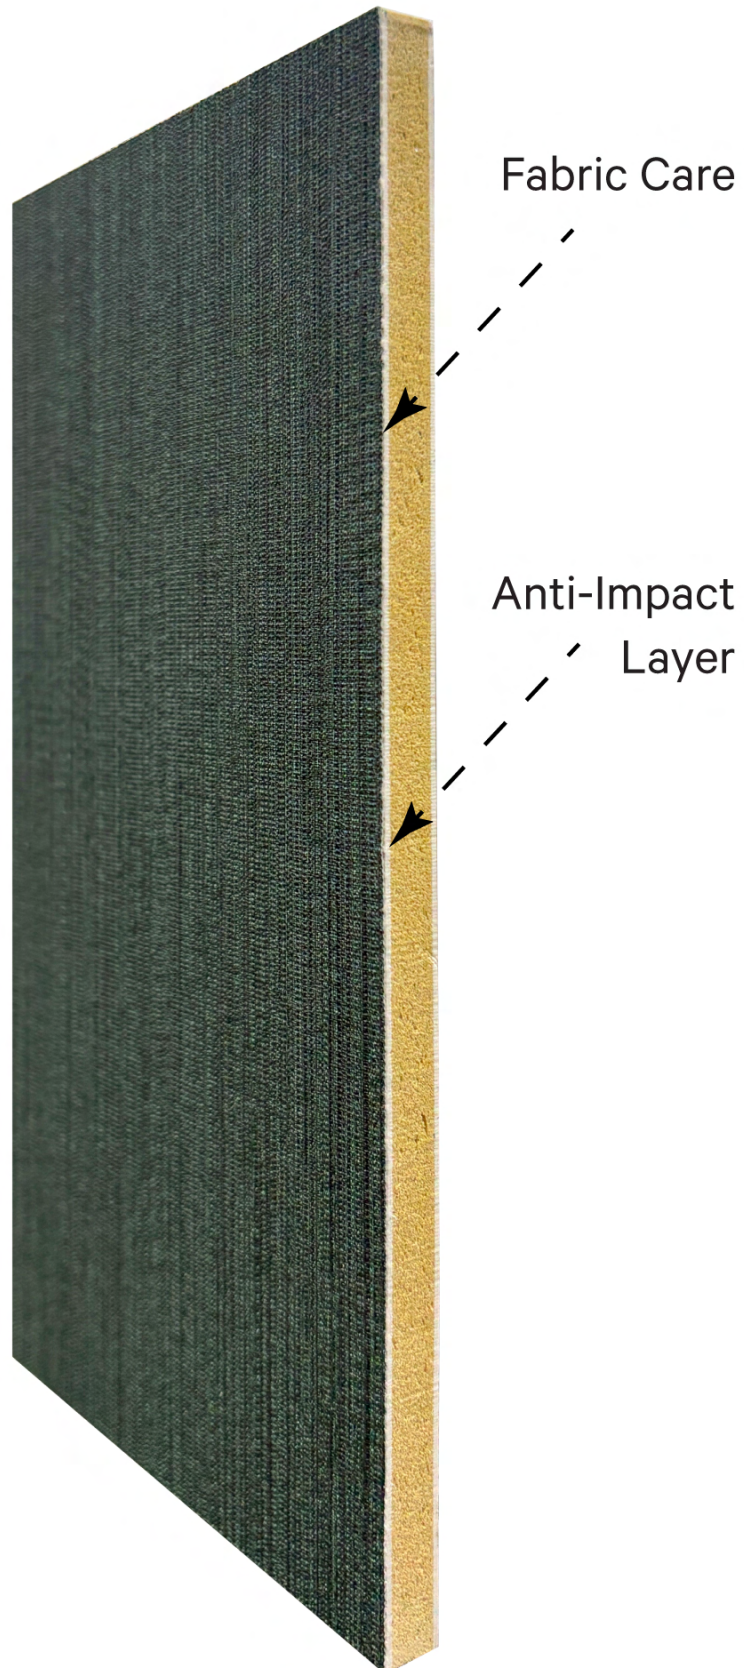

ASSA[®]
— MAX —
BAMBOO CHARCOAL PANELS

ASSA Max Profiles

ASM H-BLACK

ASM HG-BLACK

ASM HL-BLACK

ASM J-BLACK

ASM RC-BLACK (Round Corner)

ASM SC-BLACK (Side Corner)

ASM-4933

WIDTH: **4 FEET** X LENGTH: **9.5 FEET** X THICKNESS: **08 MM**