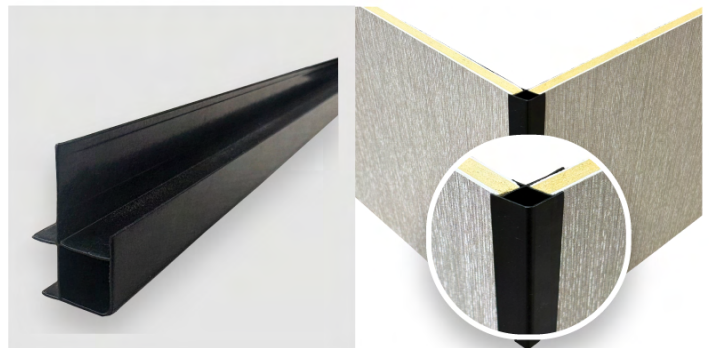

ASSA[®]
— MAX —
BAMBOO CHARCOAL PANELS

ASSA Max Profiles

ASM H-BLACK

ASM HG-BLACK

ASM HL-BLACK

ASM J-BLACK

ASM RC-BLACK (Round Corner)

ASM SC-BLACK (Side Corner)

ASM-4933

WIDTH: **4 FEET** X LENGTH: **9.5 FEET** X THICKNESS: **08 MM**