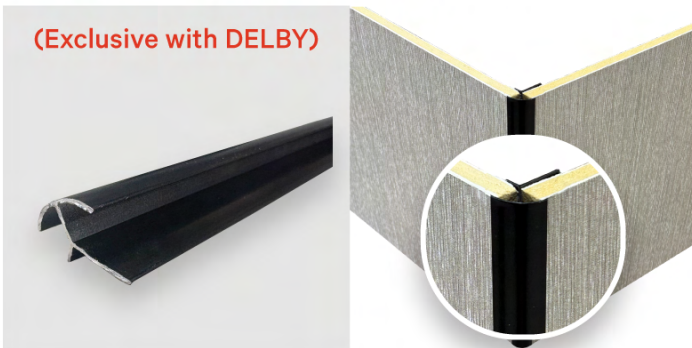

ASSA[®]
— MAX —
BAMBOO CHARCOAL PANELS

ASSA Max Profiles

ASM H-BLACK

ASM HG-BLACK

ASM HL-BLACK

ASM J-BLACK

ASM RC-BLACK (Round Corner)

ASM SC-BLACK (Side Corner)

ASM-4933

WIDTH: **4 FEET** X LENGTH: **9.5 FEET** X THICKNESS: **08 MM**